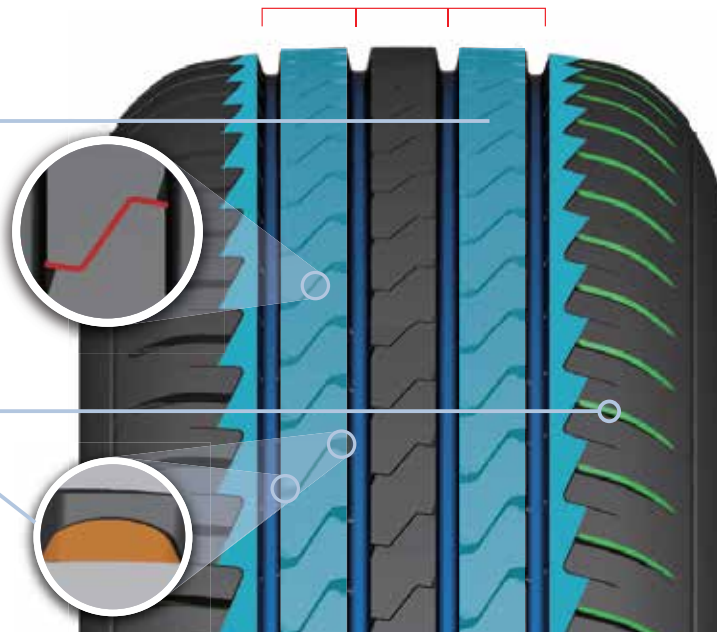

**U-Shaped Fluid Optimized  
Grooves**  
4 main grooves to accelerate  
water drainage to prevent  
hydroplaning

### AVAILABLE SIZES

**QUIET COMFORT  
RIDE**

**4-Layer Noise Isolation Bars**  
Effectively disperse, isolate  
and offset noise

Reinforce on  
Central Bloks

**SHORT BRAKING  
PERFORMANCE**

**Chamfer Design on Shoulder  
& Arch-Shaped Sipe Bottom**  
Improve tread rigidity  
enhances handling  
performance with shorter  
braking distance

**17"**

225/60R17

**18"**

235/55R18  
225/60R18  
235/60R18

**19"**

225/55R19

**20"**

235/55R20  
255/45R20